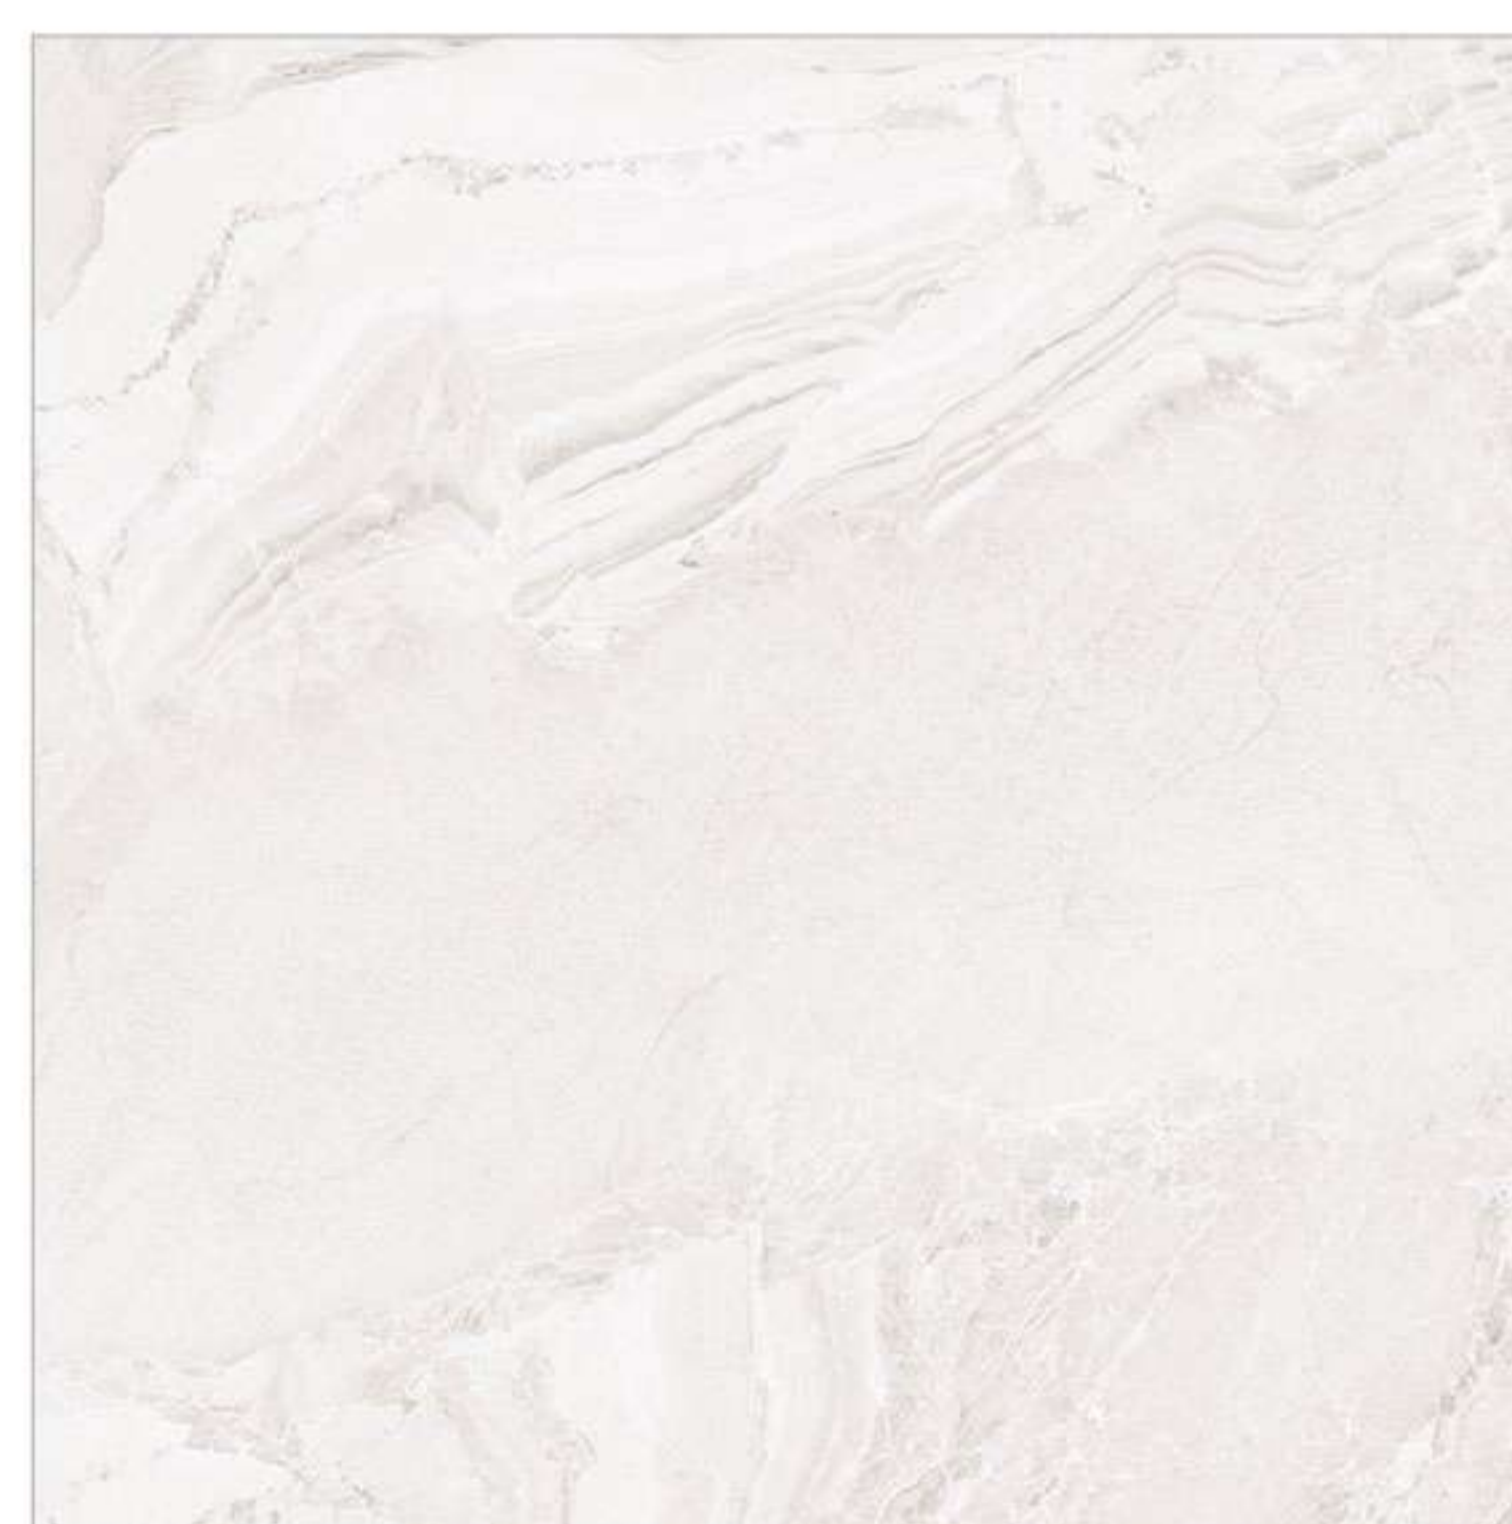

ARCTIC
ivory / face 3
60x60x0.9 cm
Glossy Finish

EREZ
grey / face 3
60x60x0.9 cm
Glossy Finish