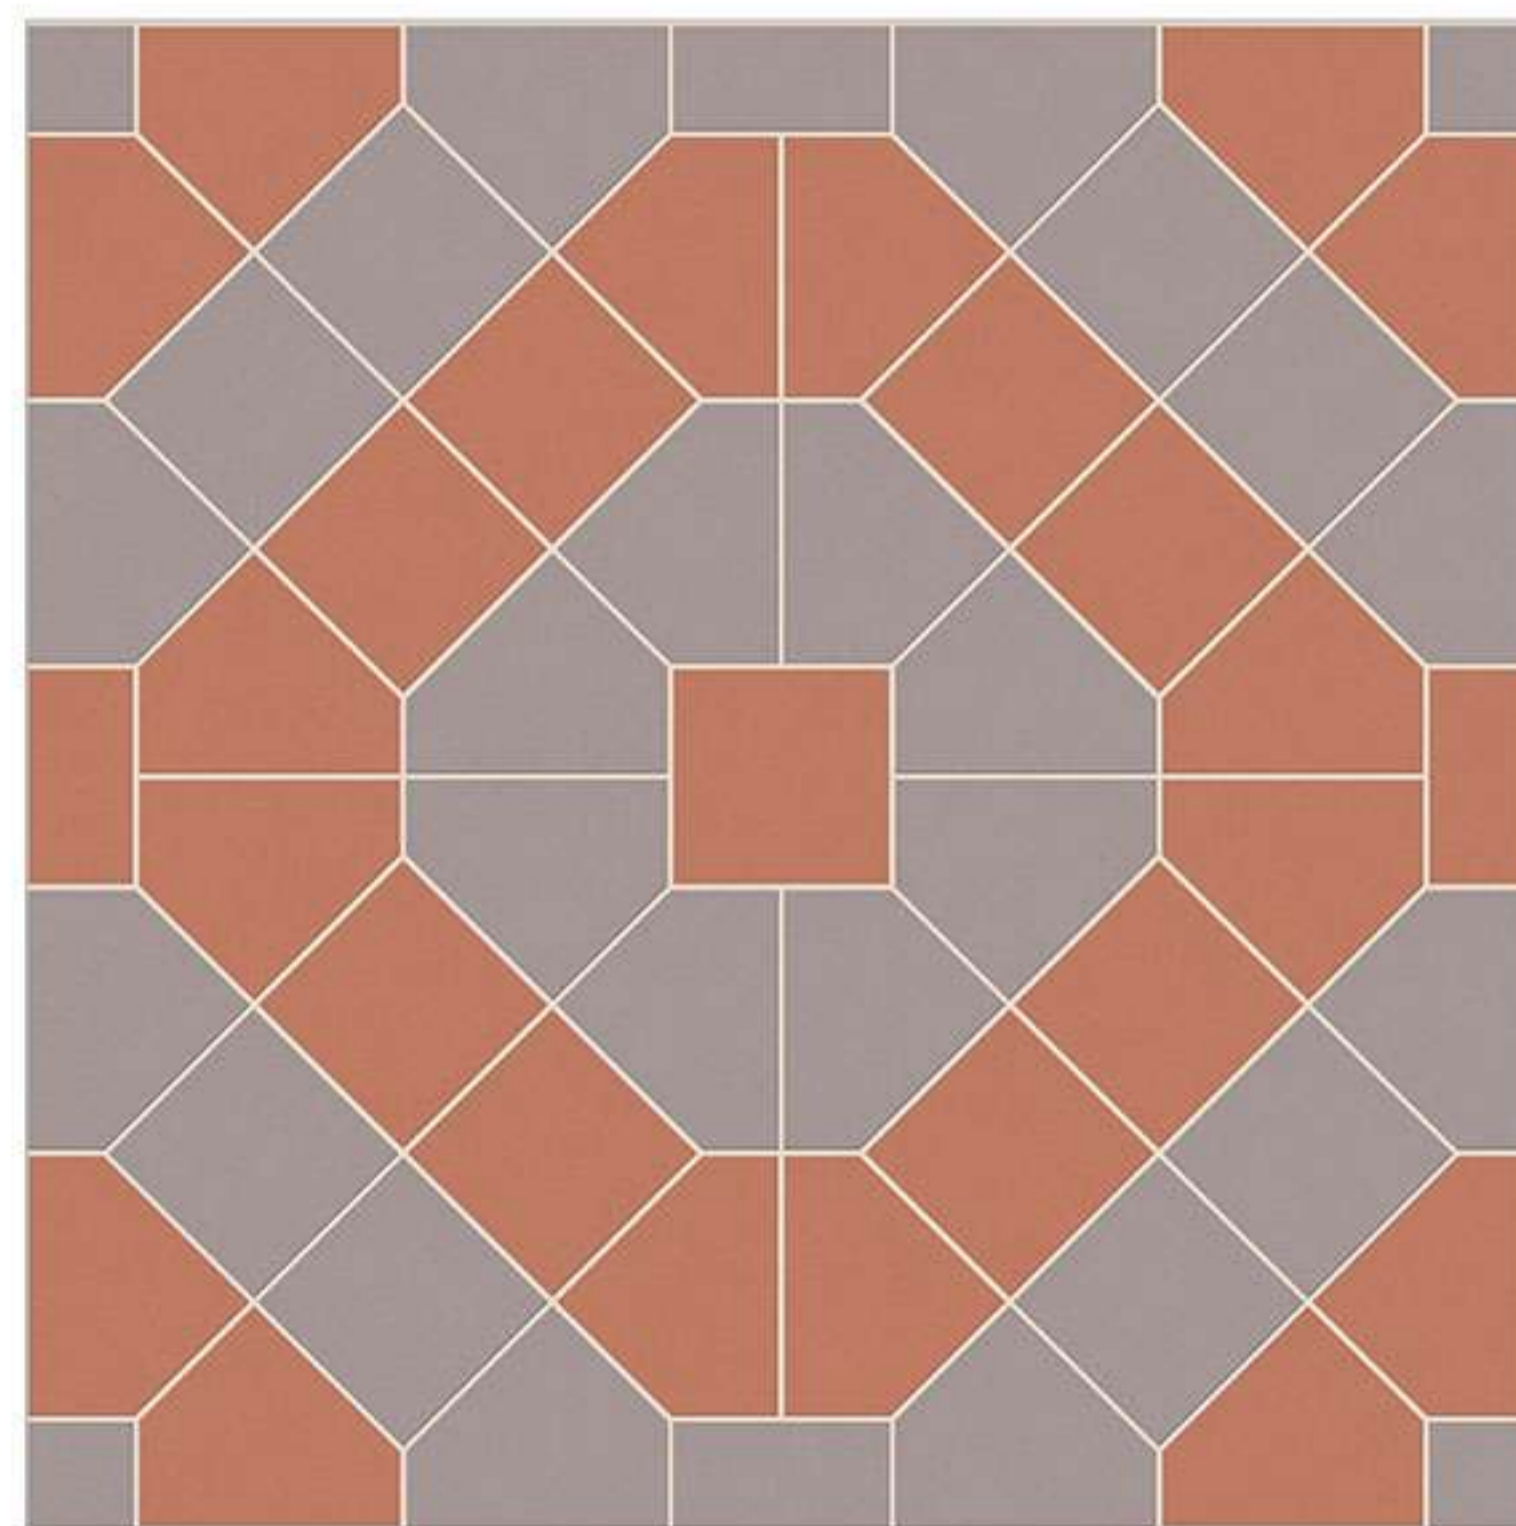

DEVON
tan / 8 faces
50x50x1.4 cm
Matt Finish

GARDENIA
grey / 4 faces
50x50x1.4 cm
Matt Finish

GEO
cream / 8 faces
50x50x1.4 cm
Matt Finish

KADAPA
grey light
50x50x1.4 cm
Matt Finish

JOVIAL
beige
50x50x1.4 cm
Matt Finish