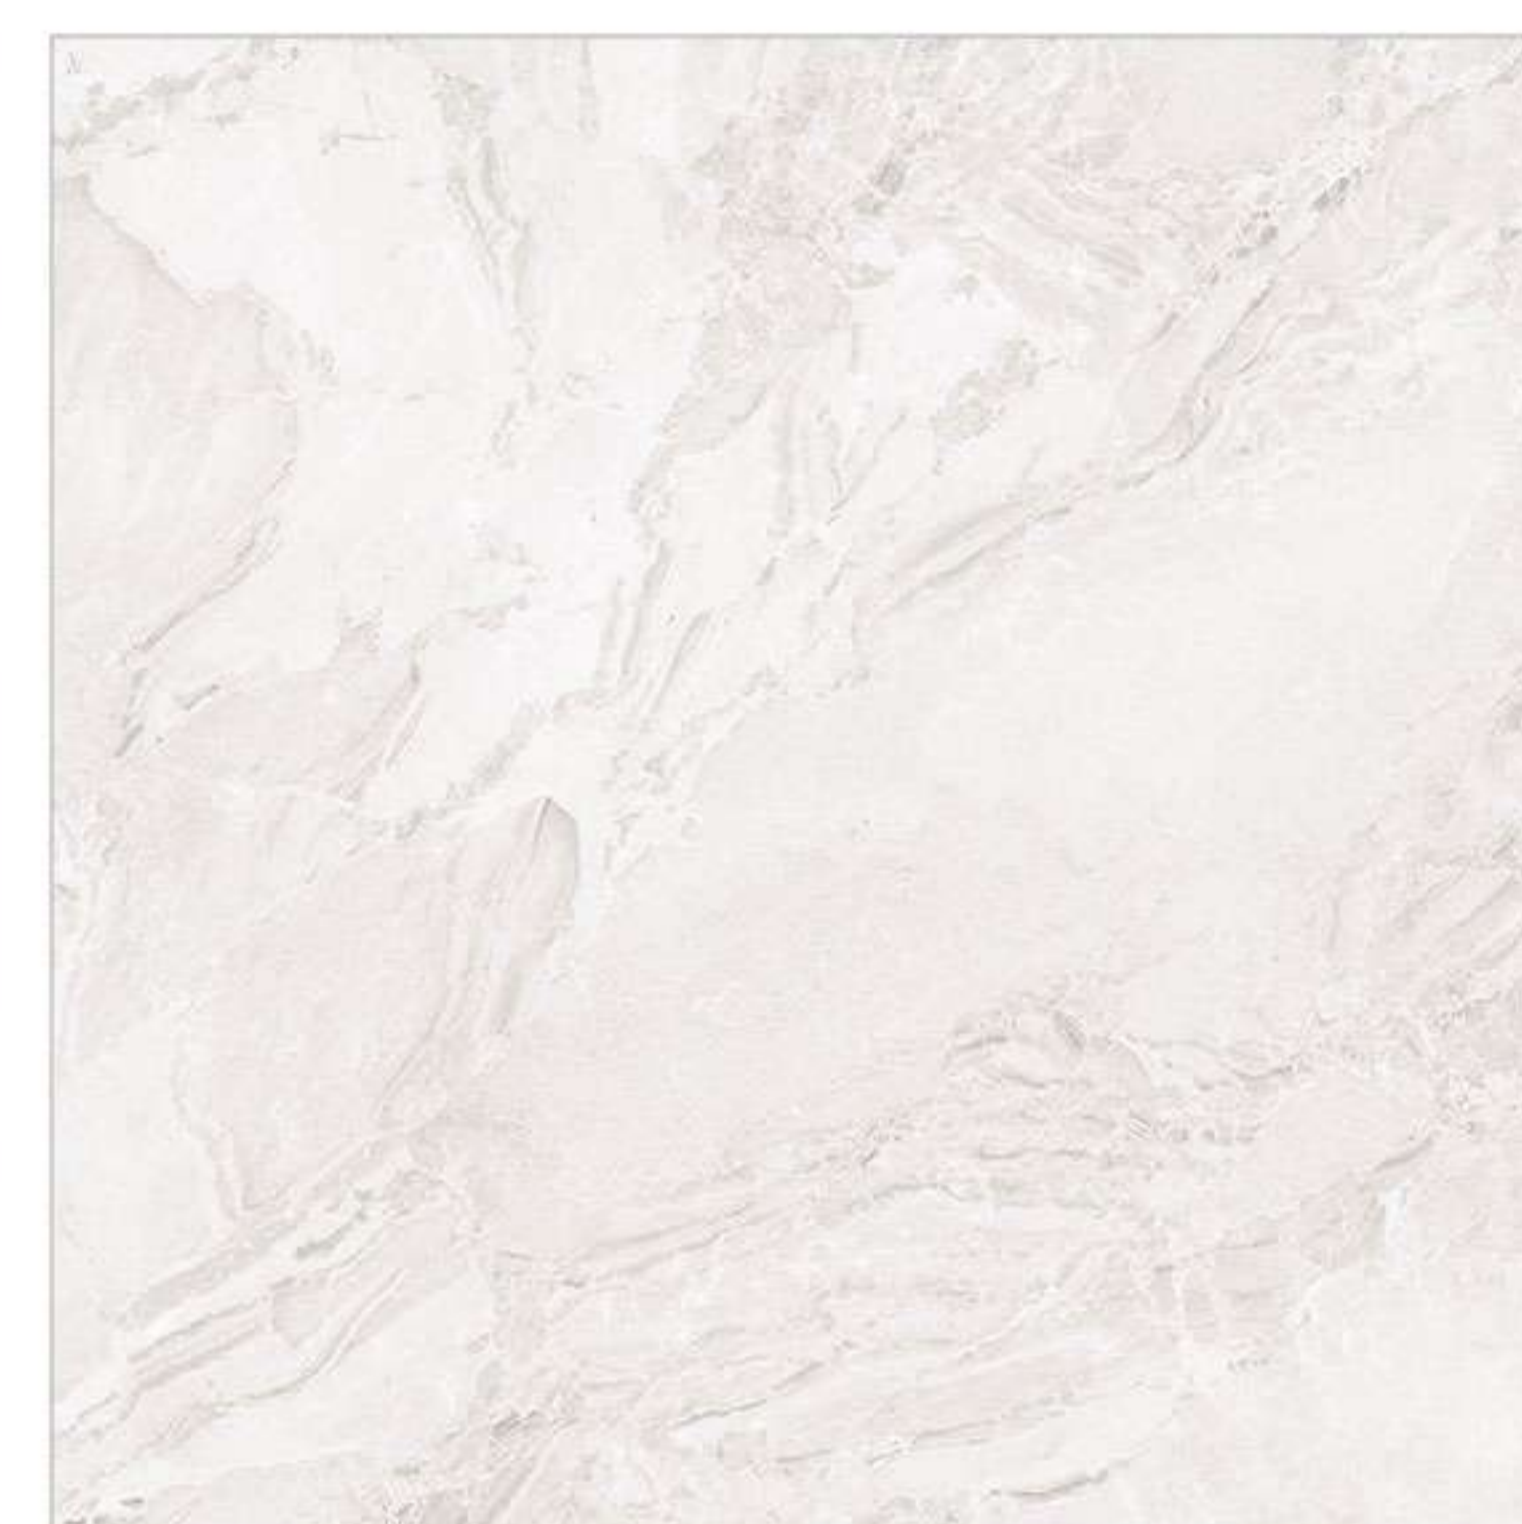

ARCTIC
ivory / face 4
60x60x0.9 cm
Glossy Finish

EREZ
grey / face 4
60x60x0.9 cm
Glossy Finish