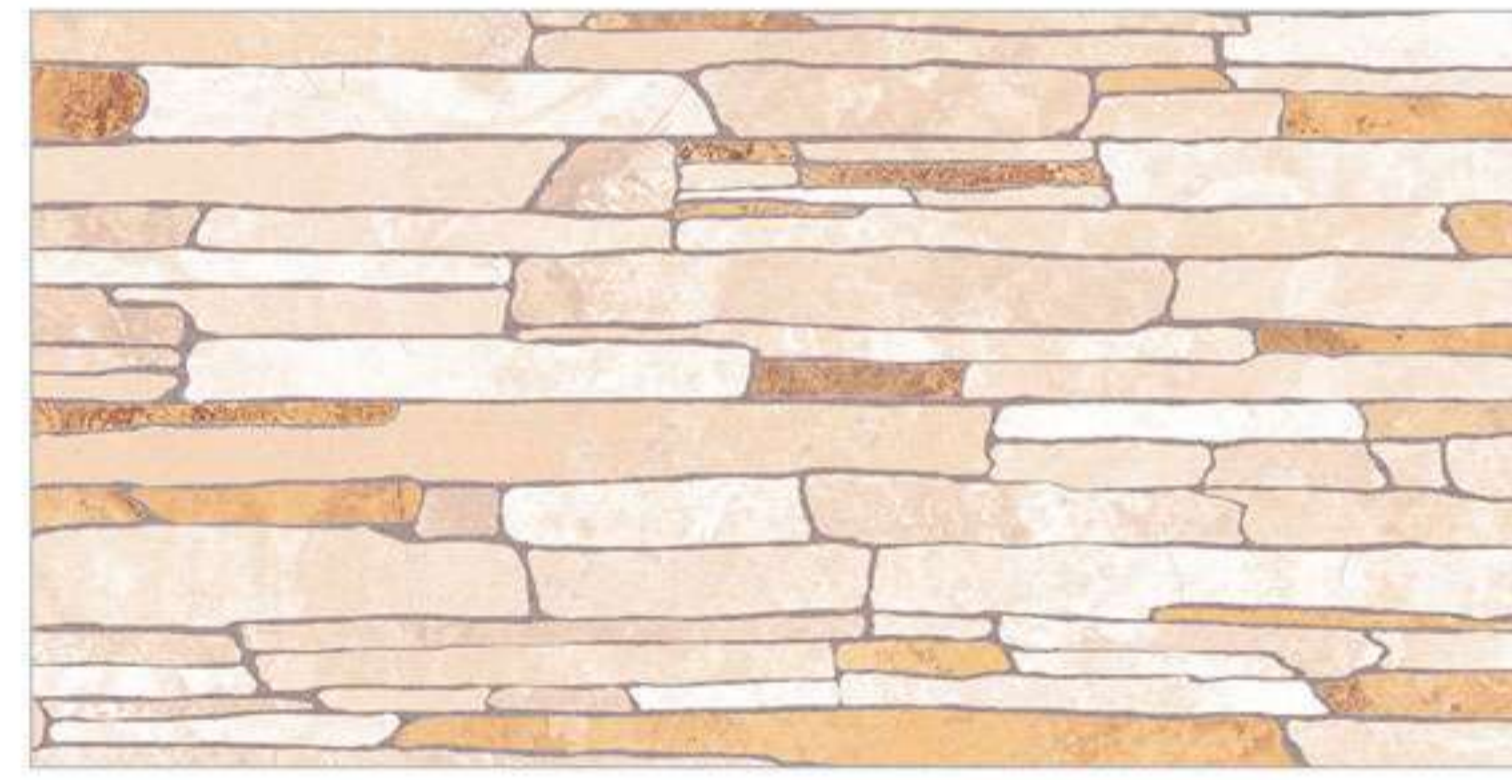

LINUM
grey decor
30x60x0.9 cm
Glossy Finish

ANTIQUE STONE
cream
30x60x0.9 cm
Matt Finish