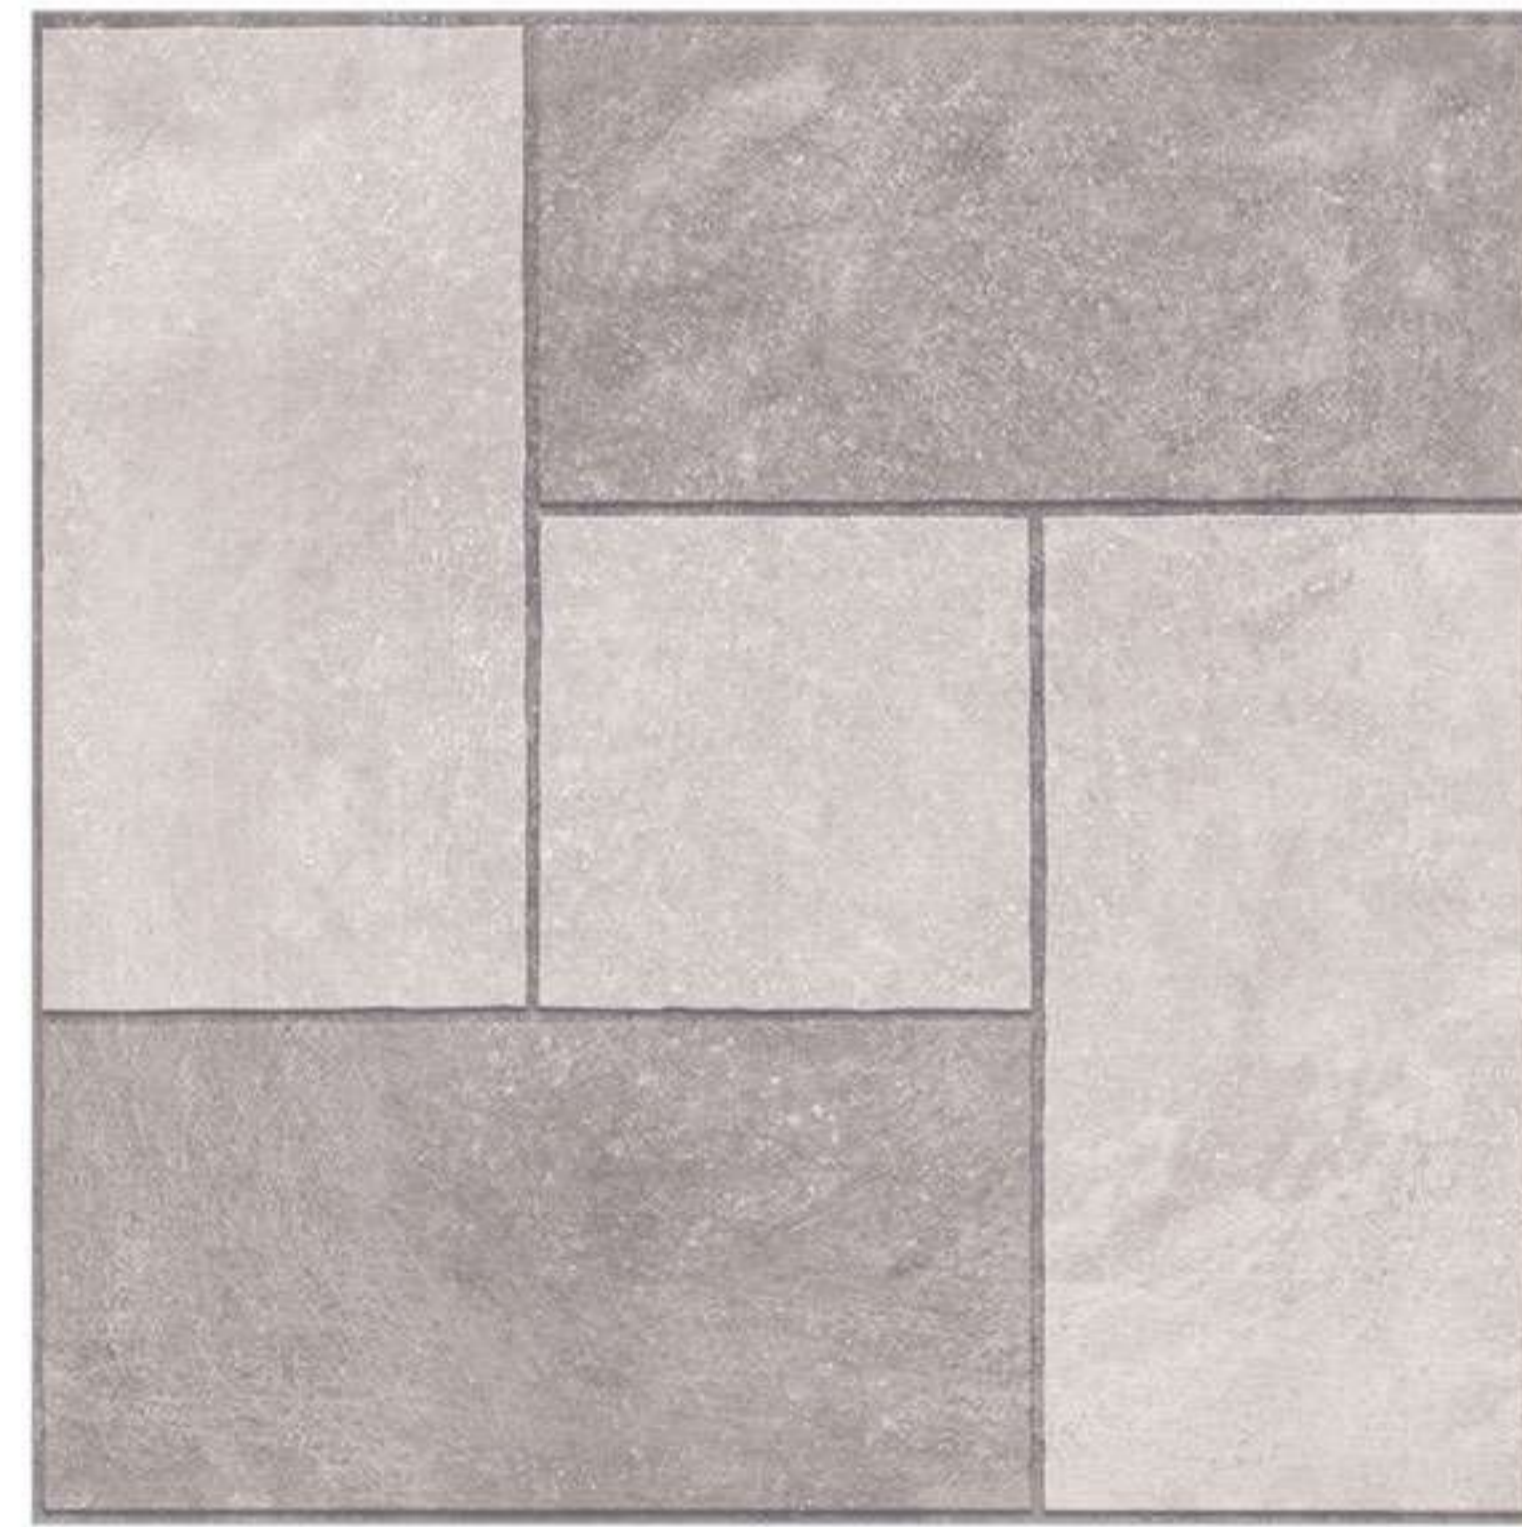

AZIL

grey / face 3
50x50x1.4 cm
Matt Finish