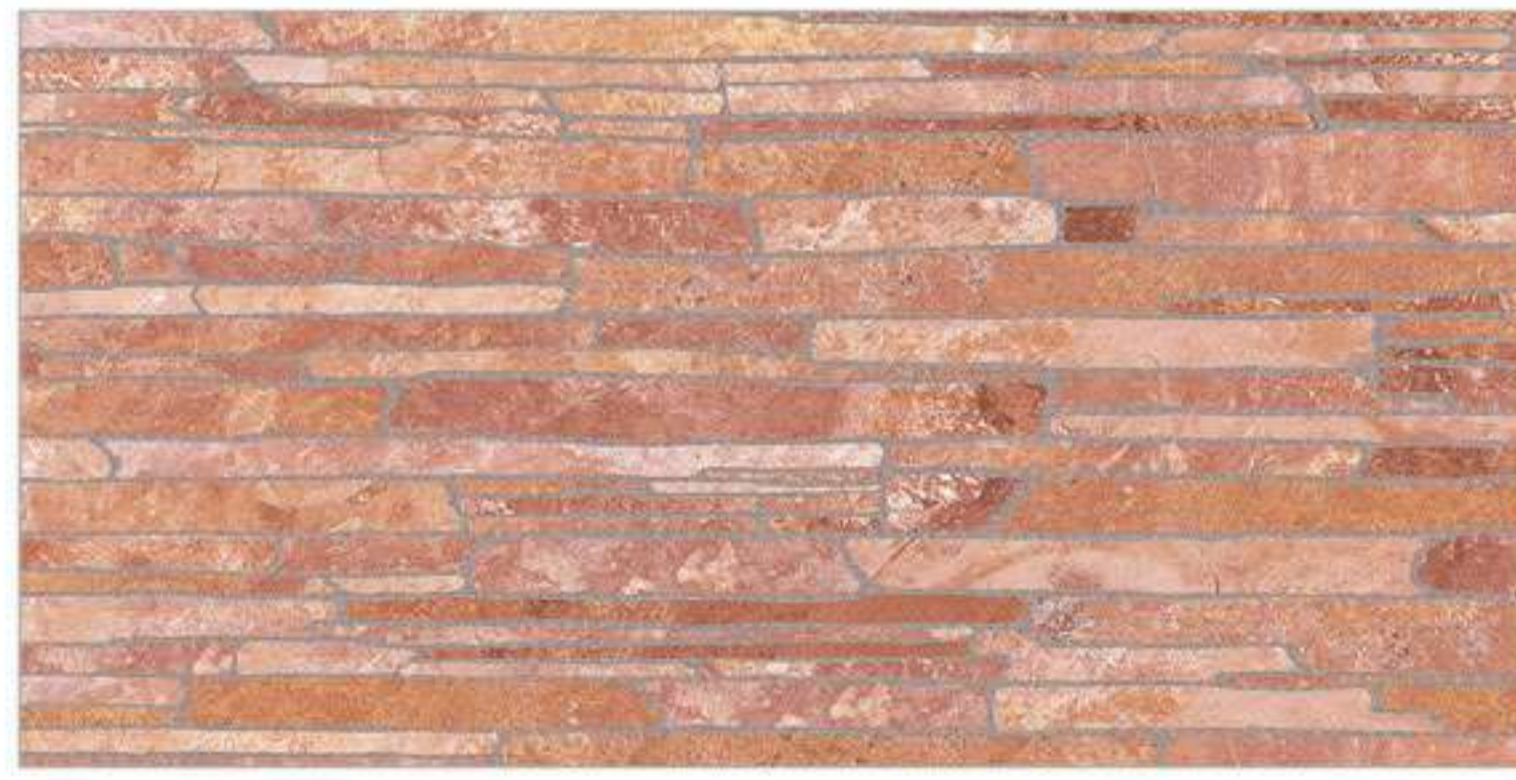

LINUM
grey / face 2
30x60x0.9 cm
Glossy Finish

ANTIQUE STONE
brown
30x60x0.9 cm
Matt Finish