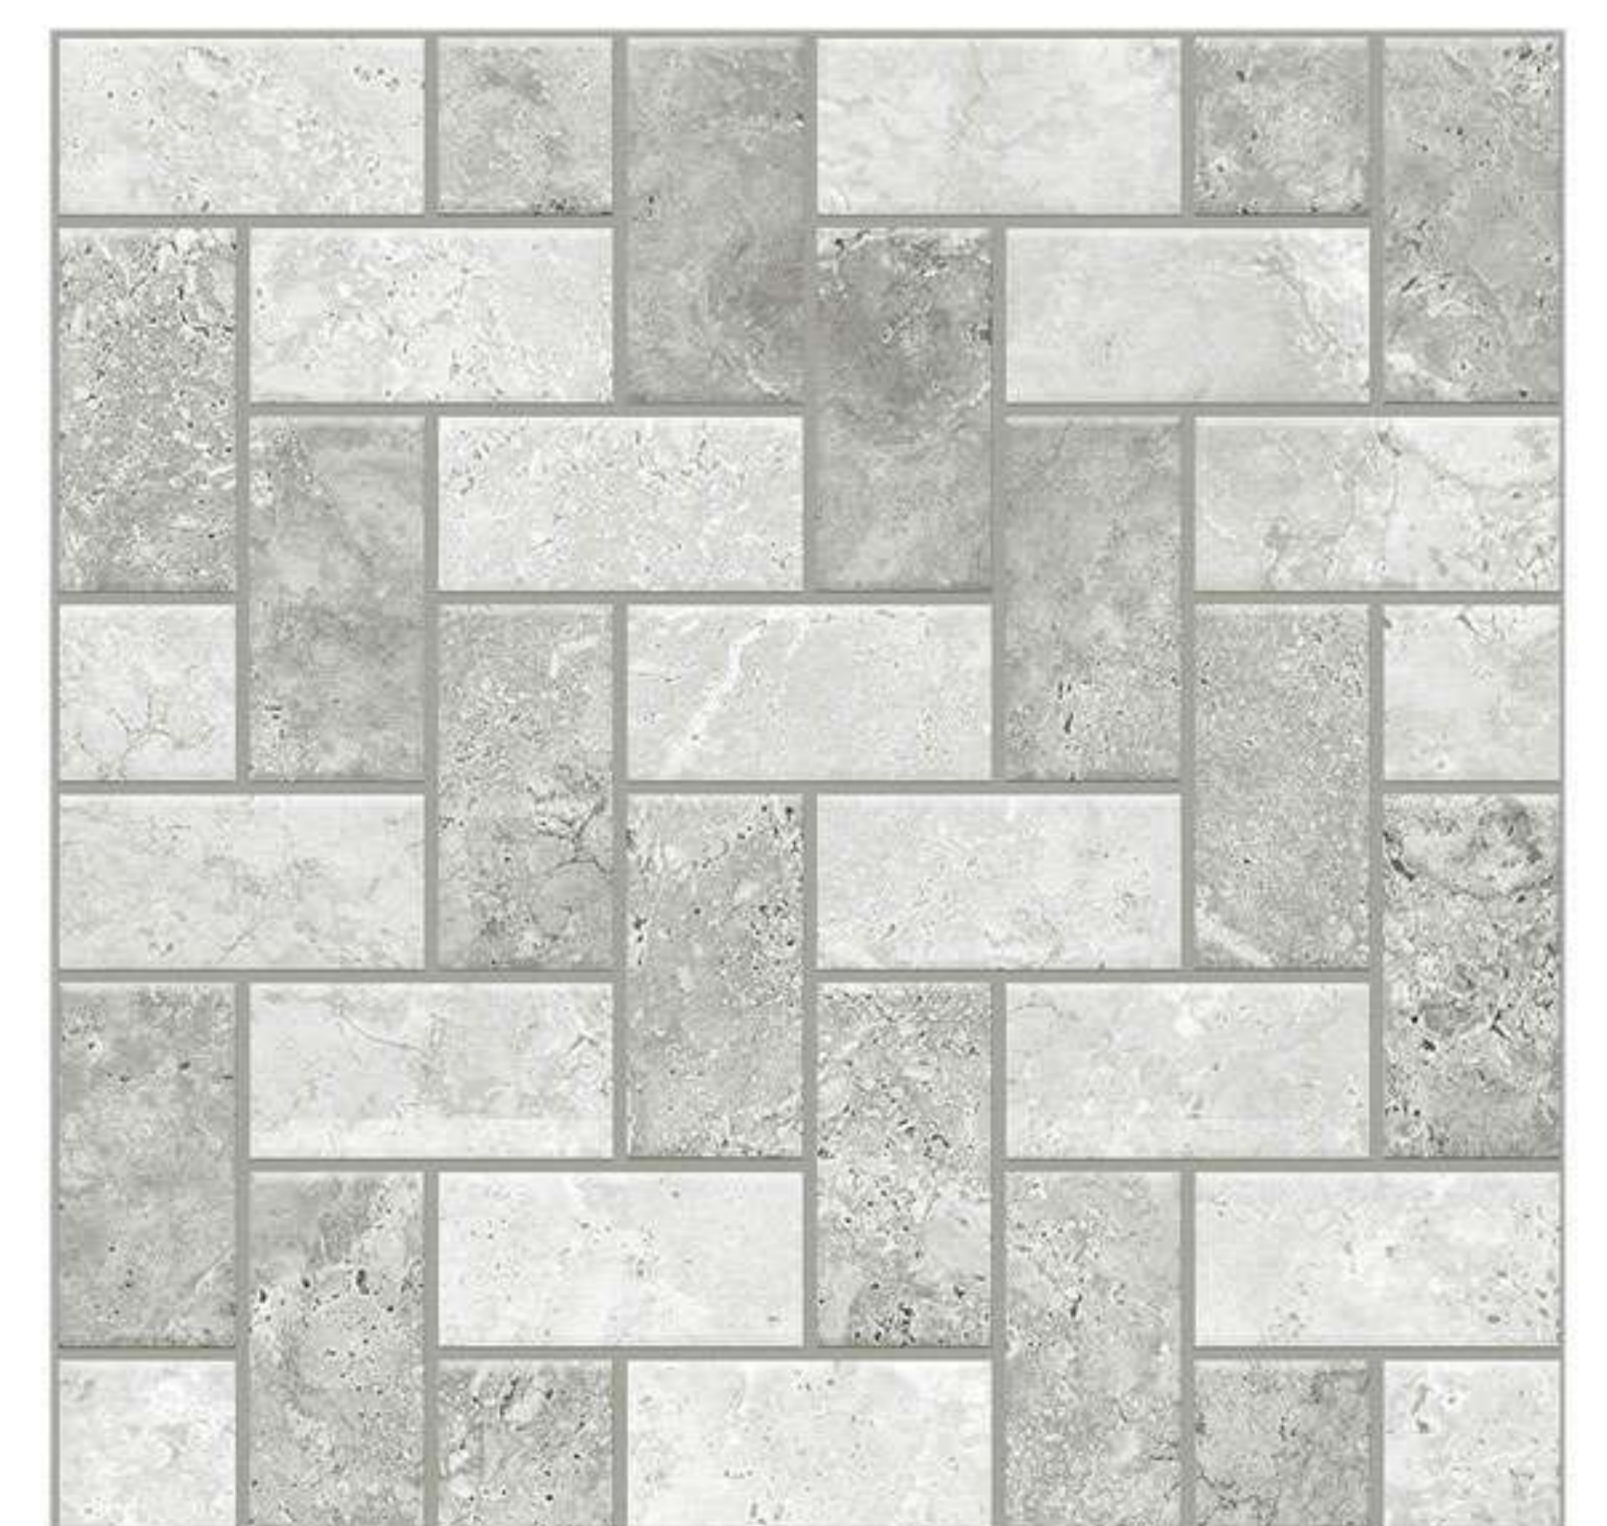

CLUB

grey
50x50x1.4 cm
Matt Finish