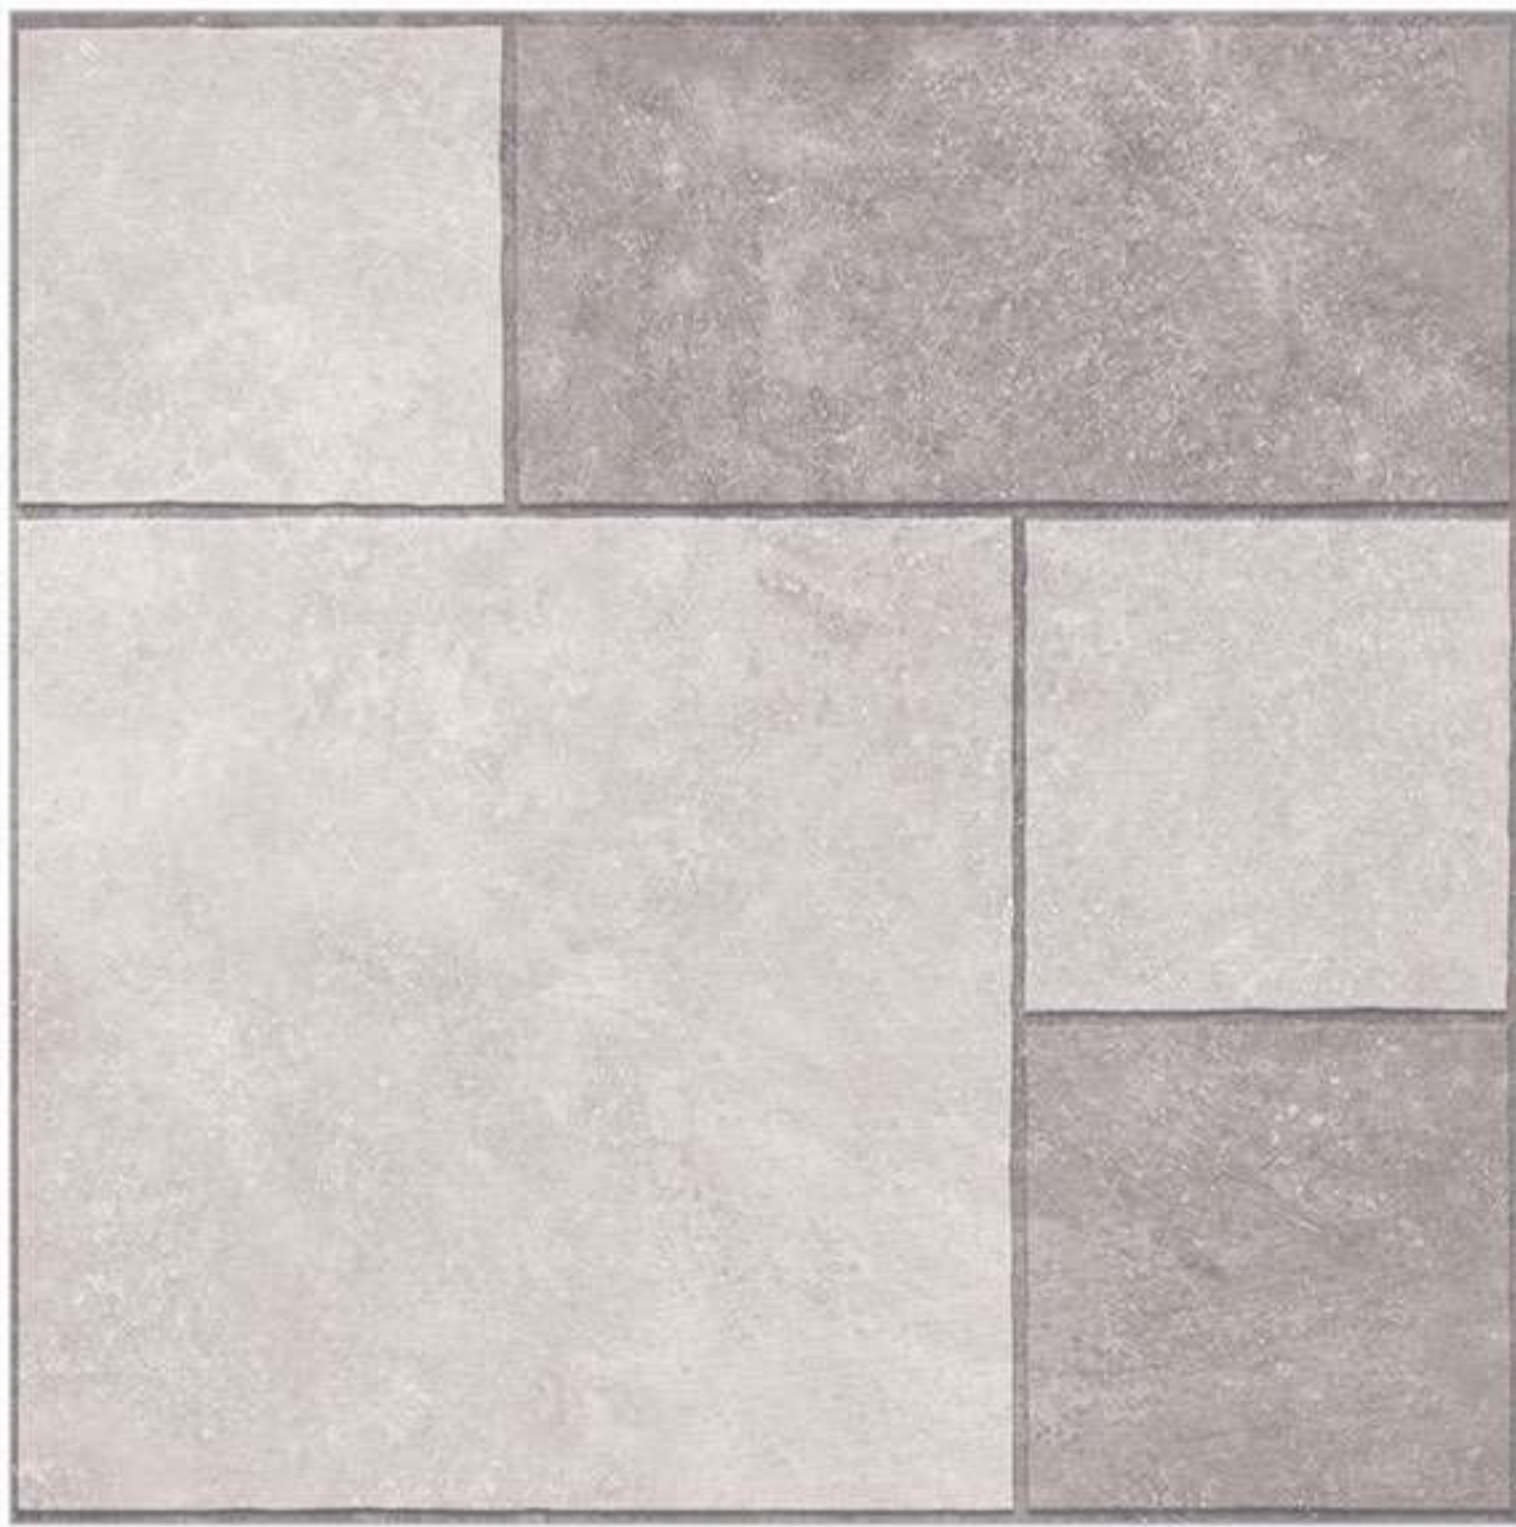

AZIL

grey / face 1
50x50x1.4 cm
Matt Finish