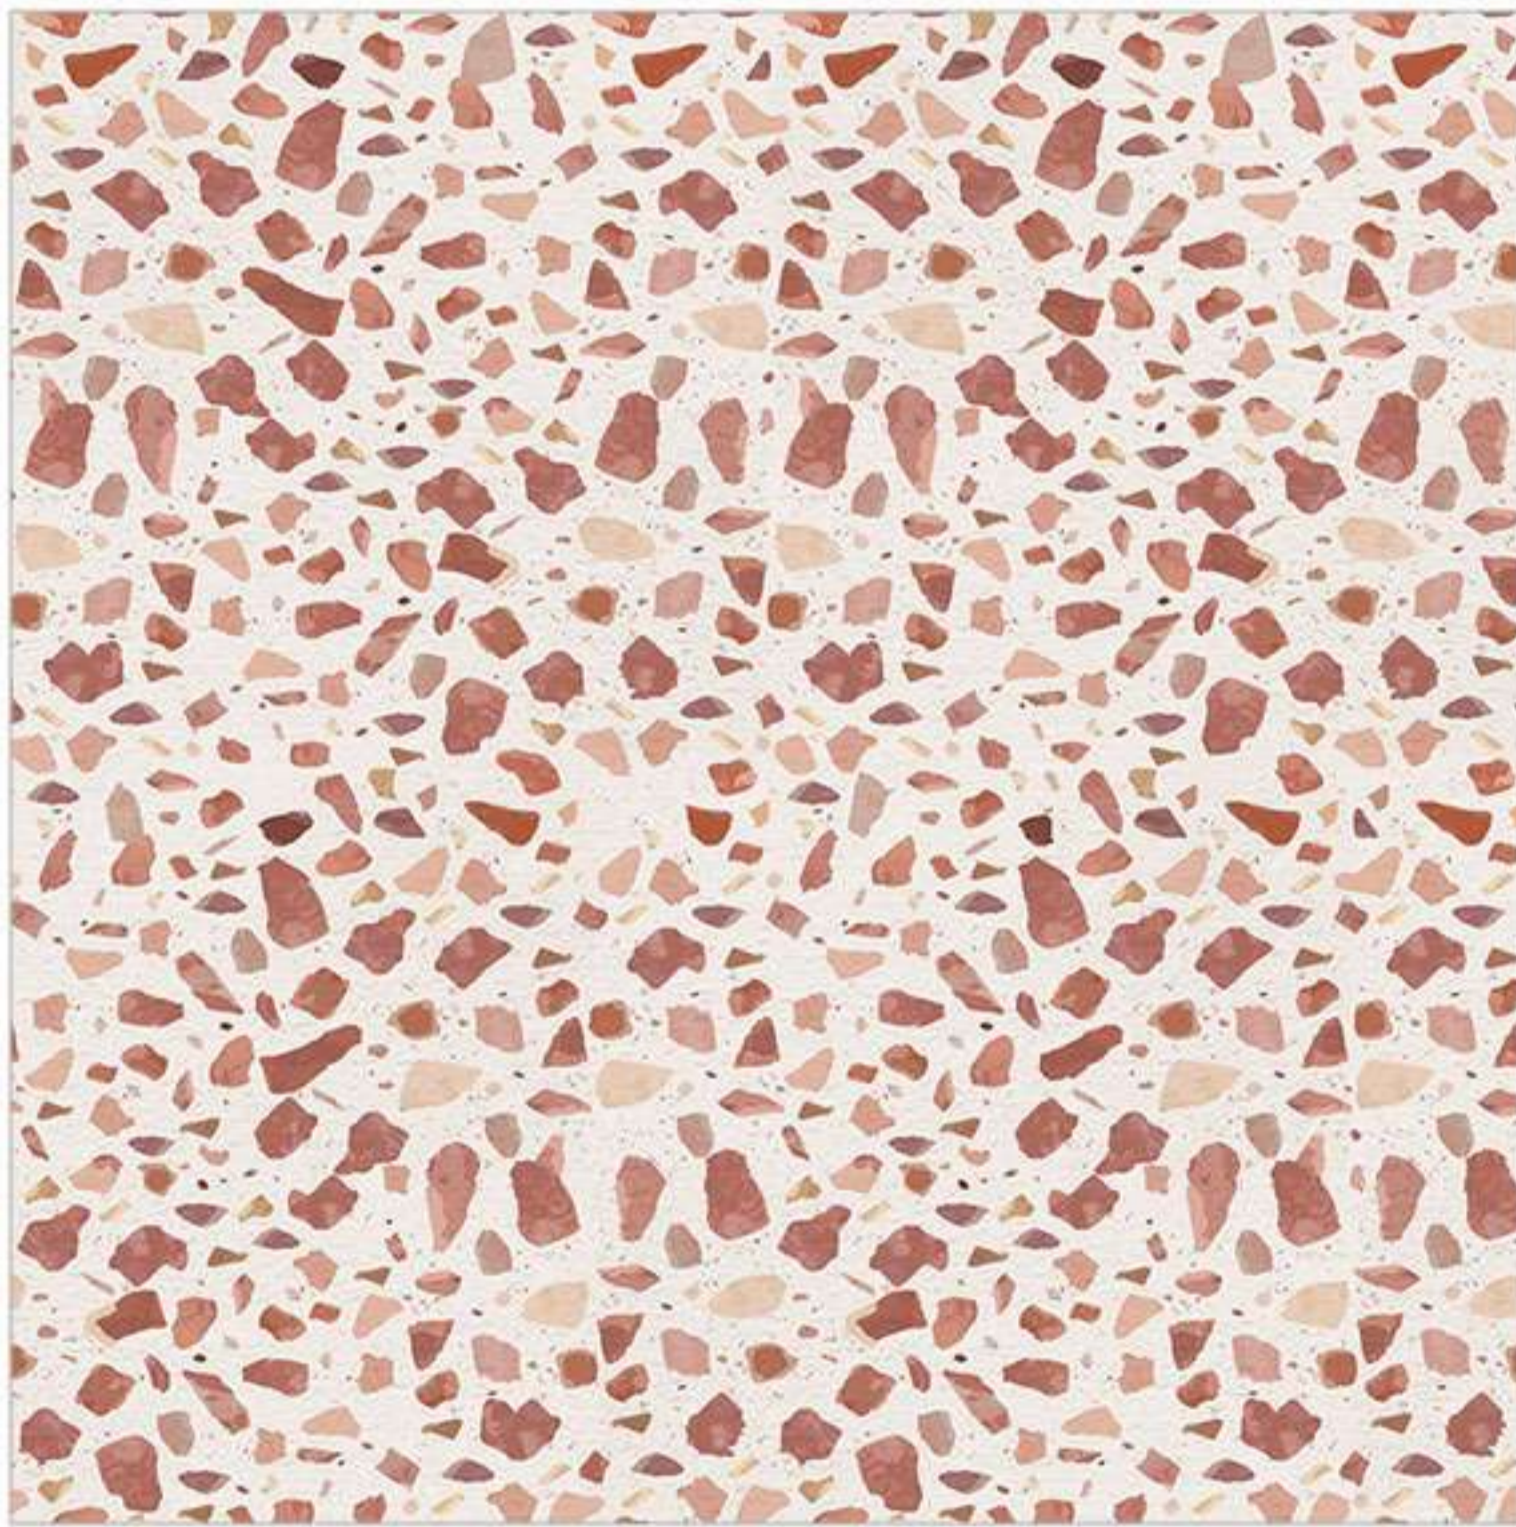

LAVA

brown
50x50x1.4 cm
Matt Finish