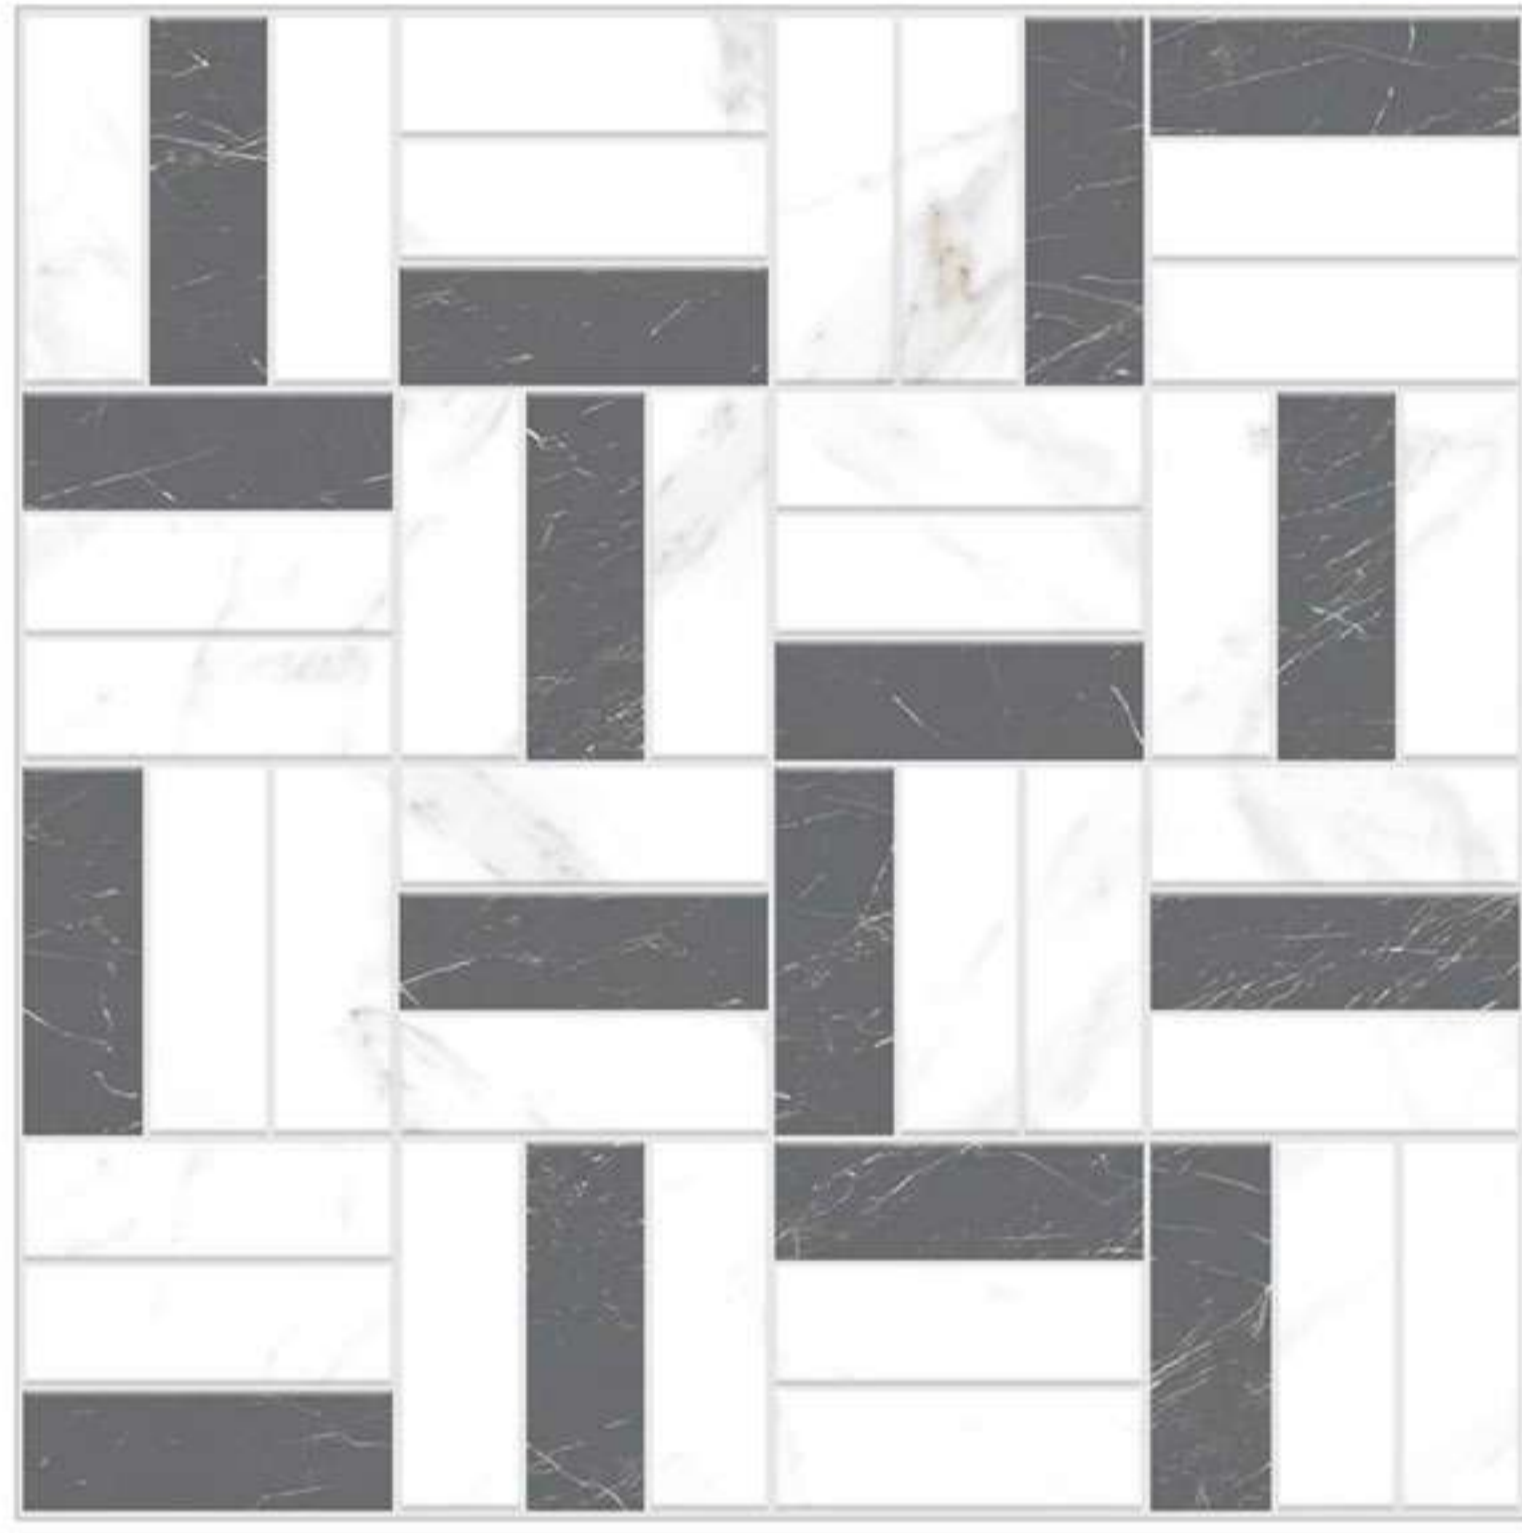

RANDOM

grey
50x50x1.4 cm
Matt Finish