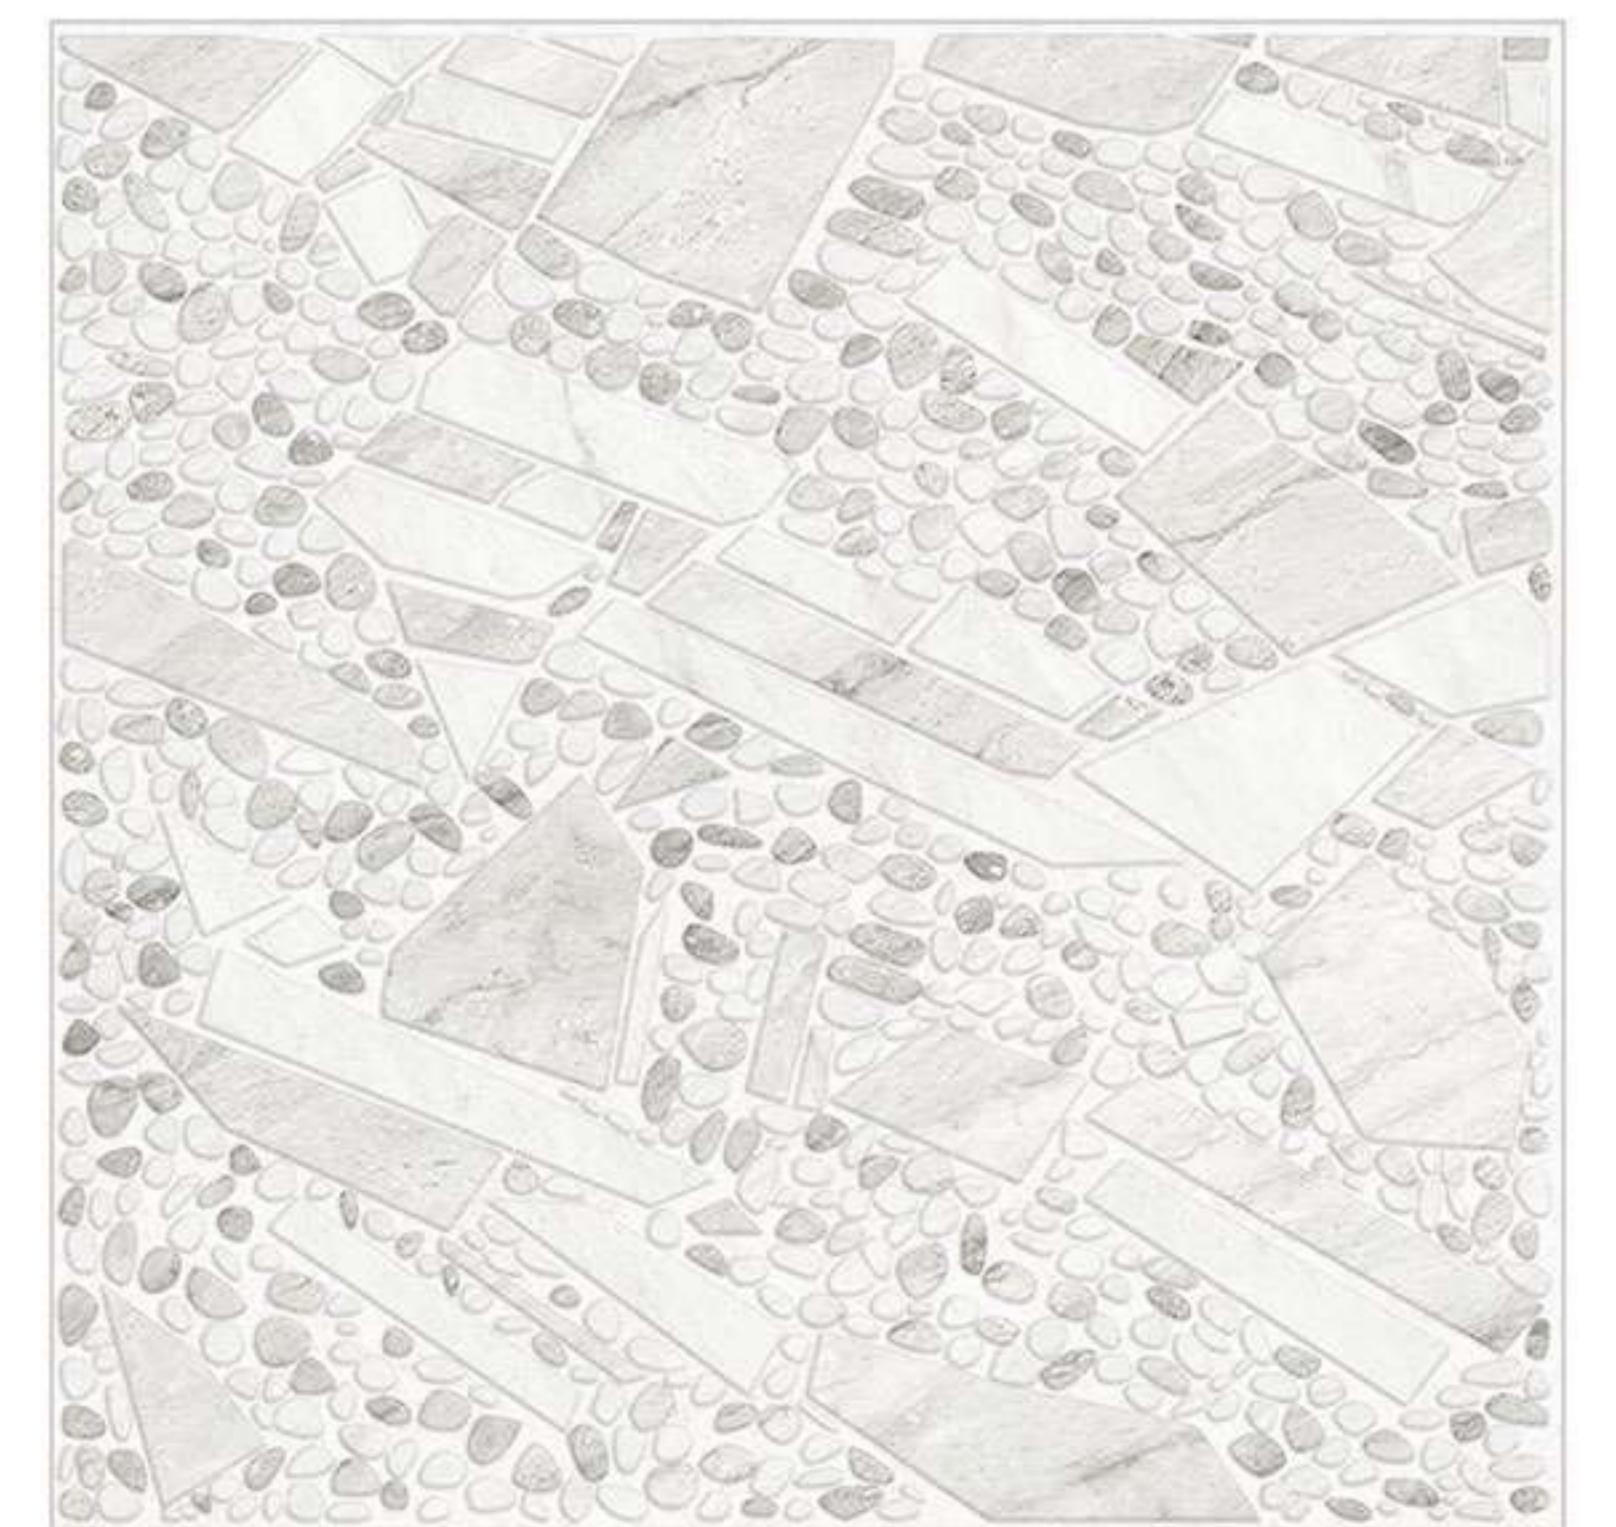

RAVA

white
50x50x1.4 cm
Matt Finish